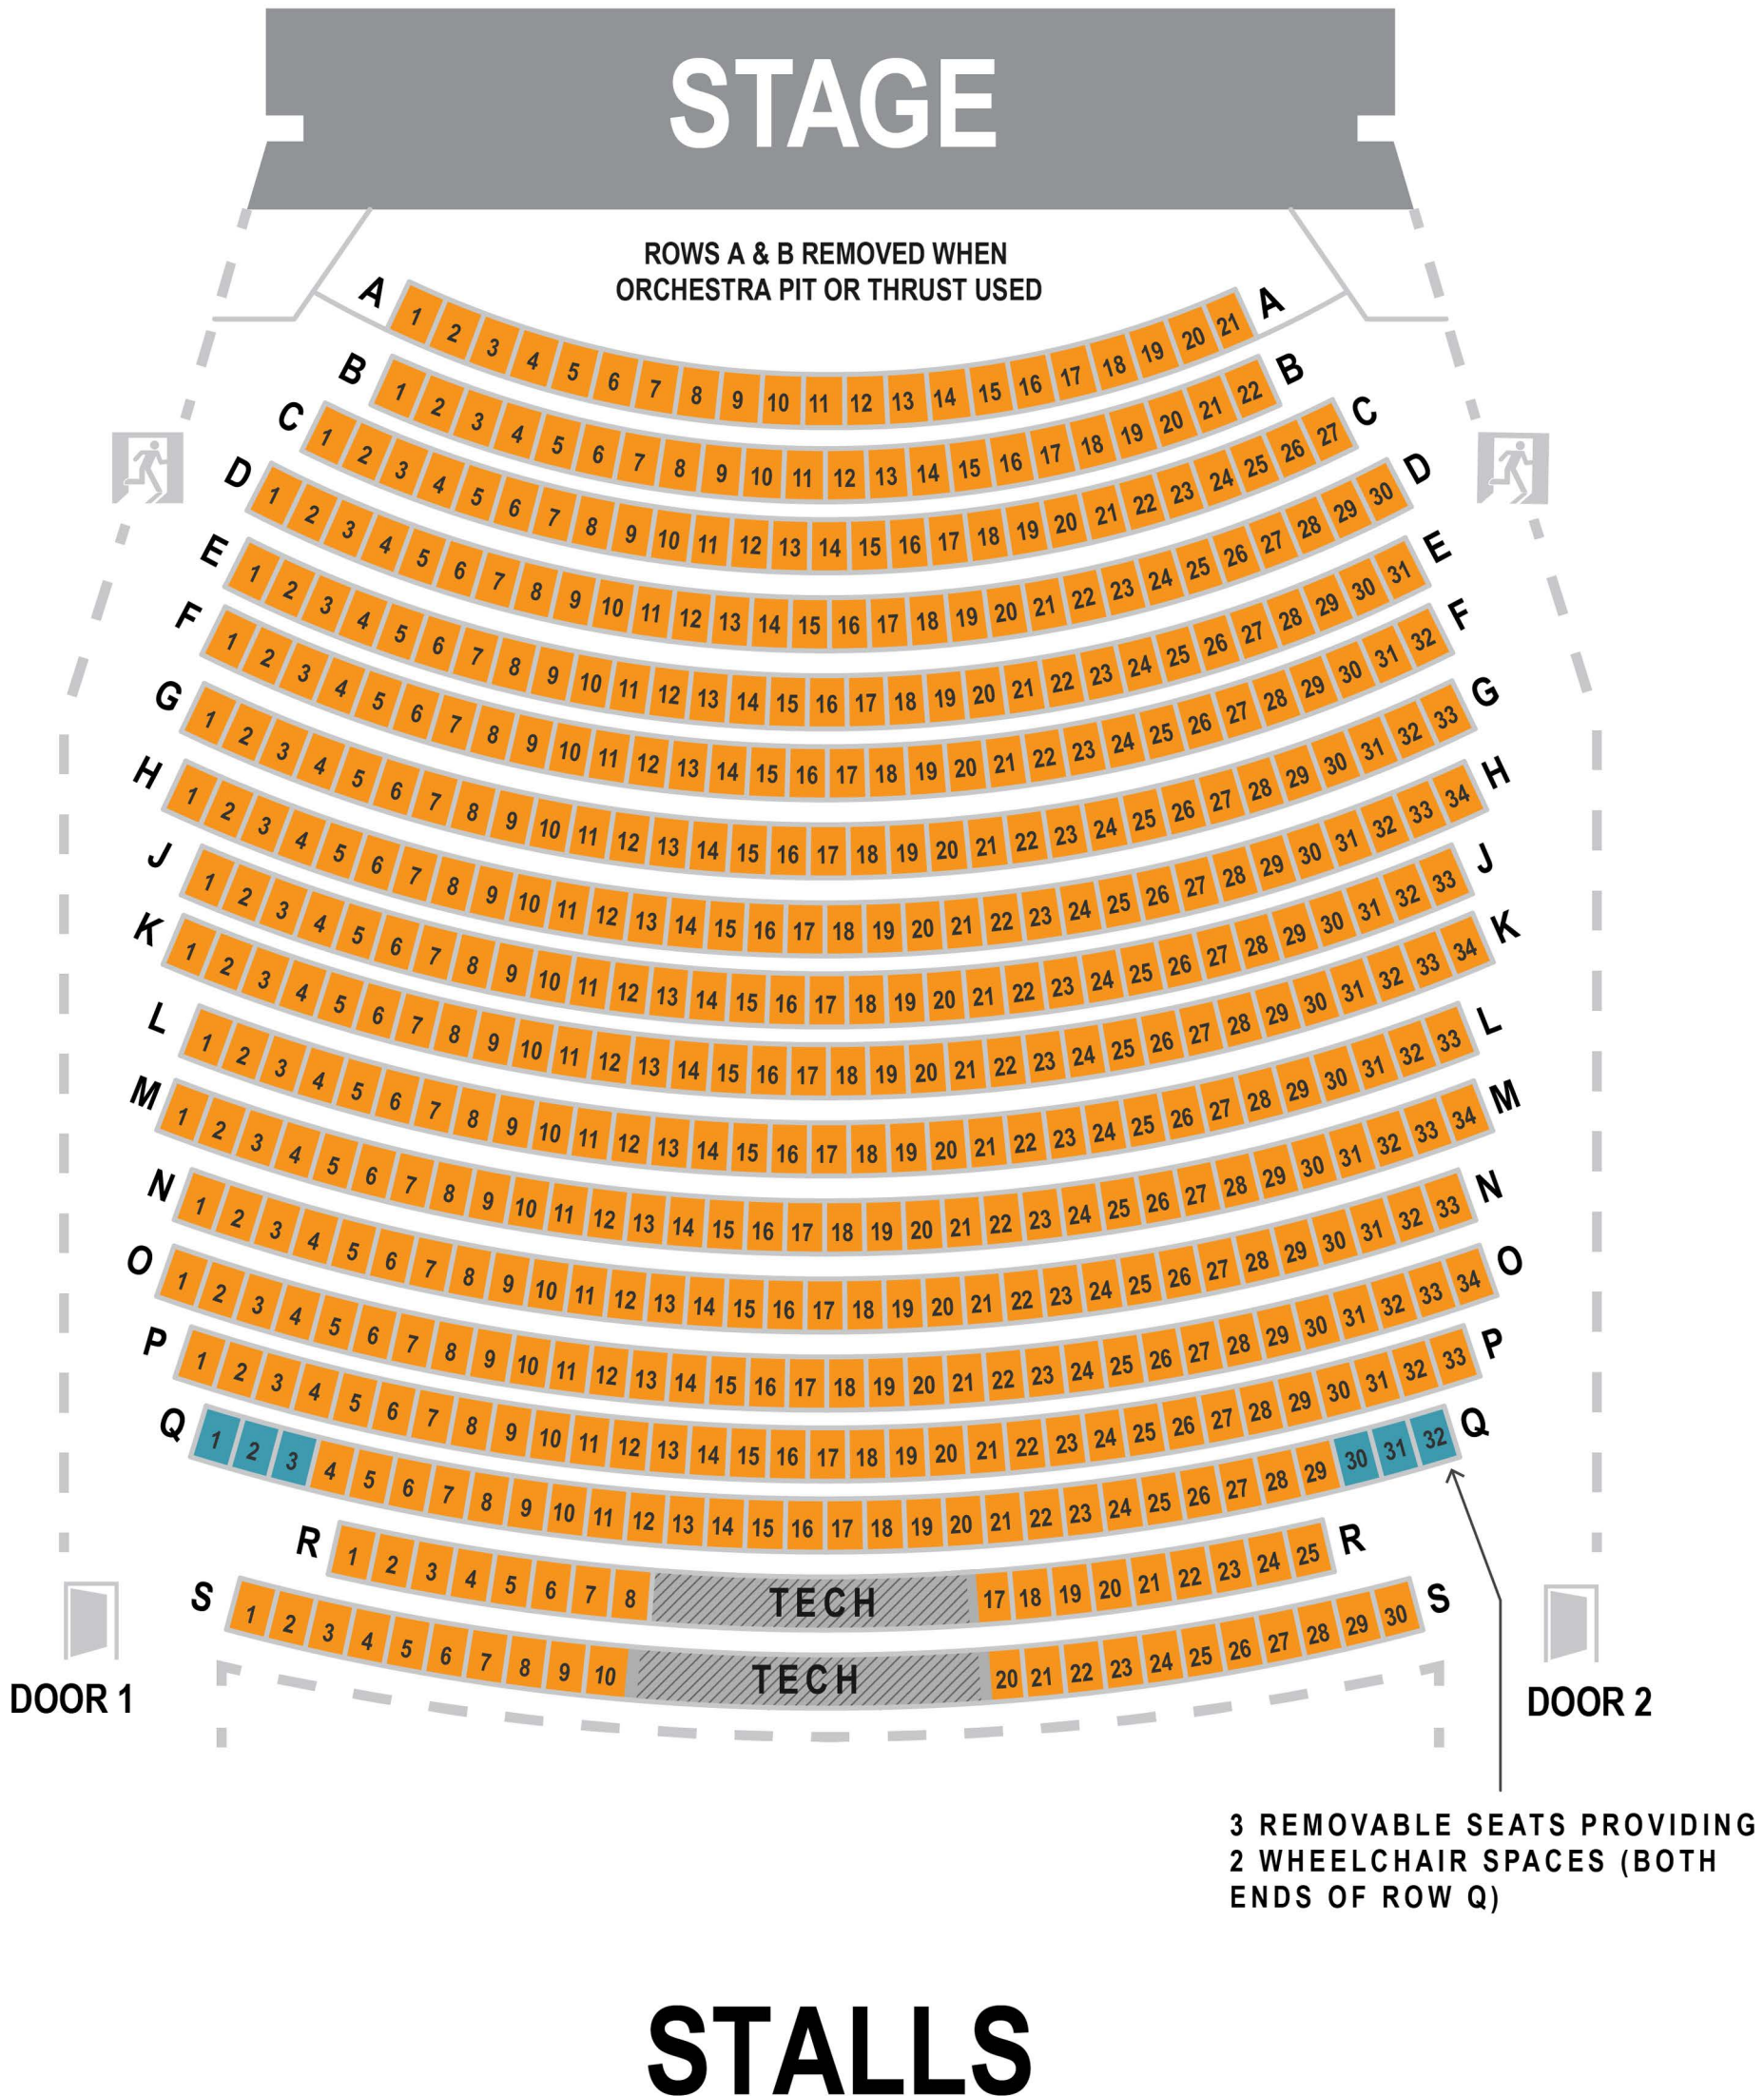

BOARDWALK THEATRE - MANDURAH PERFORMING ARTS CENTRE

SEATING PLAN FOR THE STALLS - 534 SEATS

BOARDWALK THEATRE - MANDURAH PERFORMING ARTS CENTRE
SEATING PLAN FOR THE DRESS CIRCLE - 250 SEATS

CIRCLE