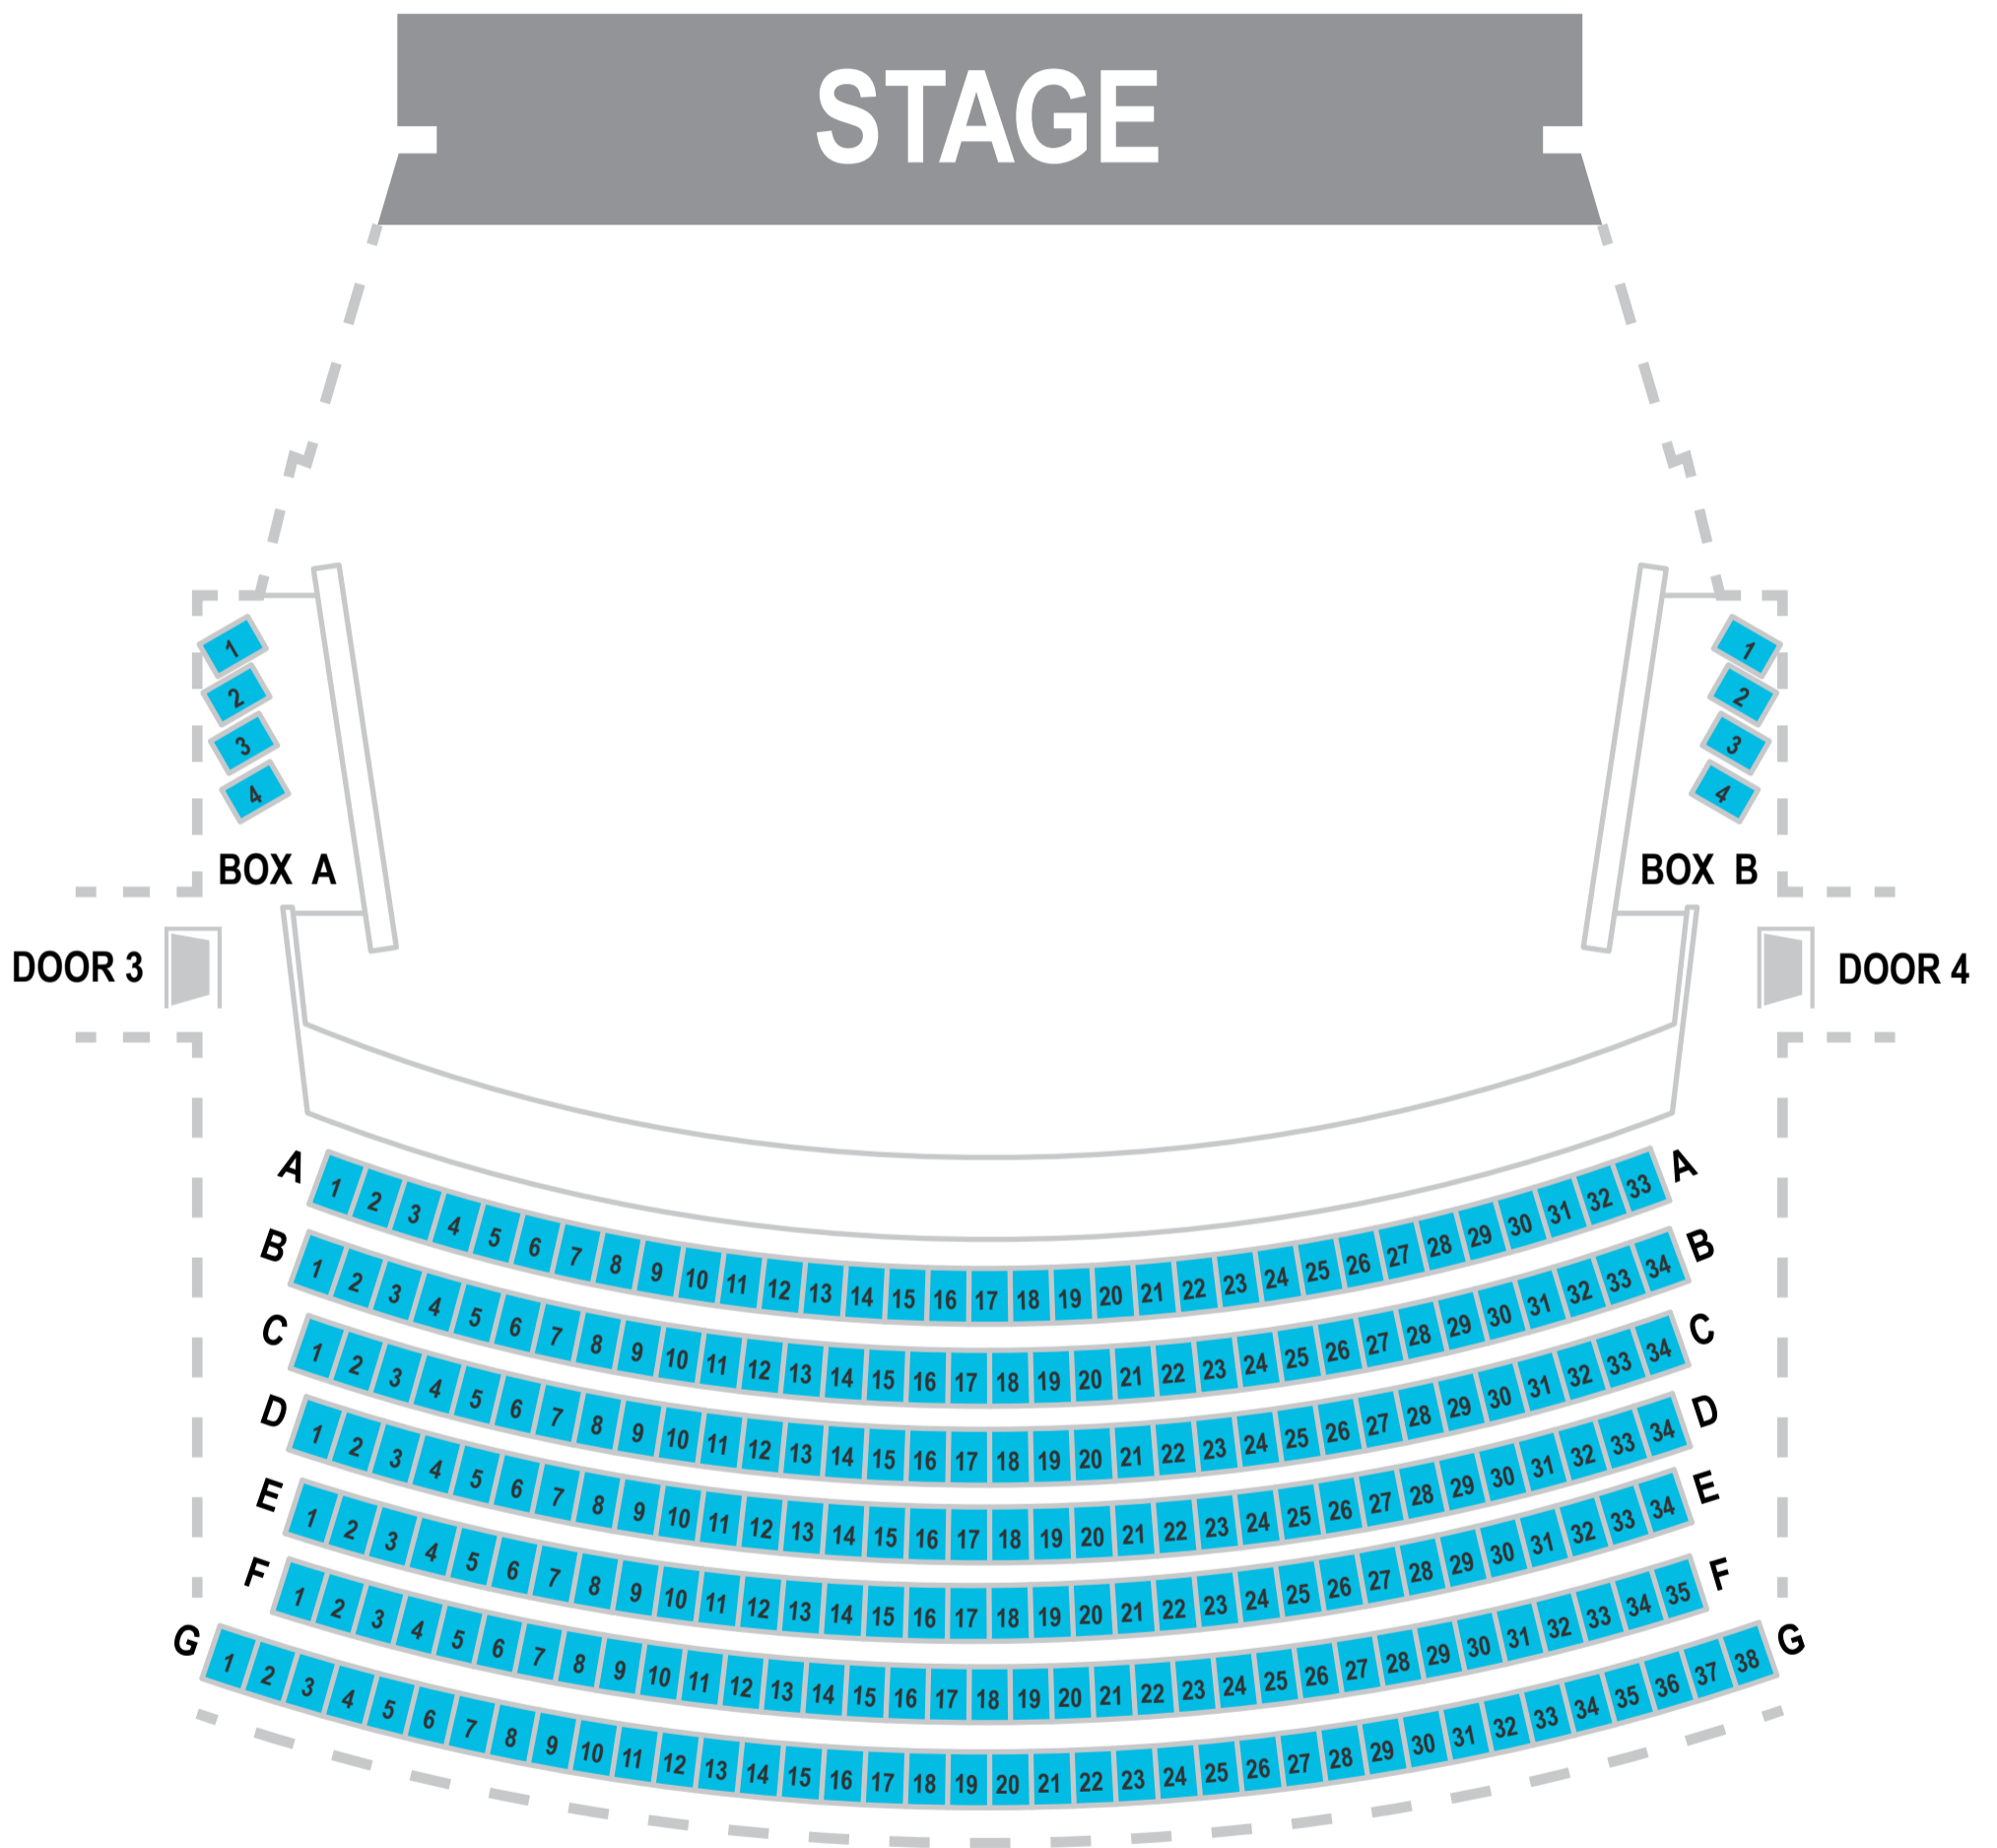

BOARDWALK THEATRE - MANDURAH PERFORMING ARTS CENTRE

SEATING PLAN FOR THE STALLS - 534 SEATS

BOARDWALK THEATRE - MANDURAH PERFORMING ARTS CENTRE
SEATING PLAN FOR THE DRESS CIRCLE - 250 SEATS

CIRCLE